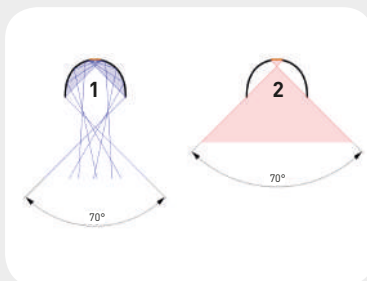

MCI TECHNOLOGY

Reflected light (1) + Direct light (2) = **MATCH**
CONCLUSION:
There is no residual light and maximum efficiency.

Luz reflejada (1) + Luz directa (2) = **COINCIDEN**
CONCLUSIÓN:
No hay luz residual y máxima eficiencia.

OTHER TECHNOLOGIES

Halo shapes and low efficiency
Halos y baja eficiencia