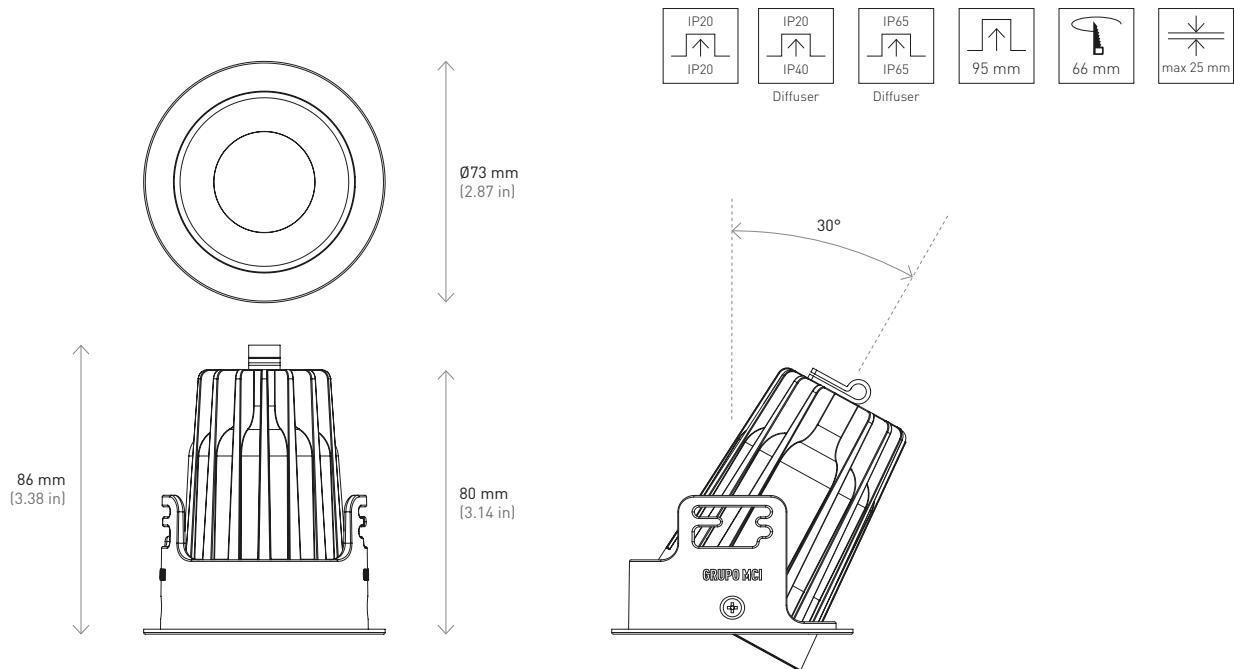

DOWNITO® 70

MEASURES MEDIDAS