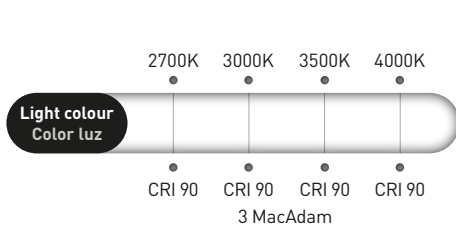

DOWNITO®70

ADJUSTABLE (+/- 30°)

UGR <19

- LED downlight for accent lighting
- Smart reflector: active + passive (paintable)
- IP20, IP40 and IP65 types
- Luminous flux 900 lm
- Luminaire efficiency 89 lm/W
- 3 beam angles: 35°, 50° and 70°
- Accessories available: honeycomb and milky diffuser
- Thermal test certificate

- Downlight LED para iluminación de acento
- Reflector inteligente: activo + pasivo (pintable)
- Modelos IP20, IP40 y IP65
- Flujo lumínico 900 lm
- Eficiencia de la luminaria 89 lm/W
- 3 ángulos de apertura: 35°, 50° y 70°
- Accesorios disponibles: panel de abeja y difusor opal
- Test térmico certificado

The standard IP20 version is delivered with chromed reflector. Driver not included.
La versión estándar IP20 se suministra con reflector cromado. Driver no incluido.

The standard IP40 or IP65 version is delivered with clear diffuser and chromed reflector. Driver not included.
La versión estándar IP40 o IP65 se suministra con difusor transparente y reflector cromado. Driver no incluido.